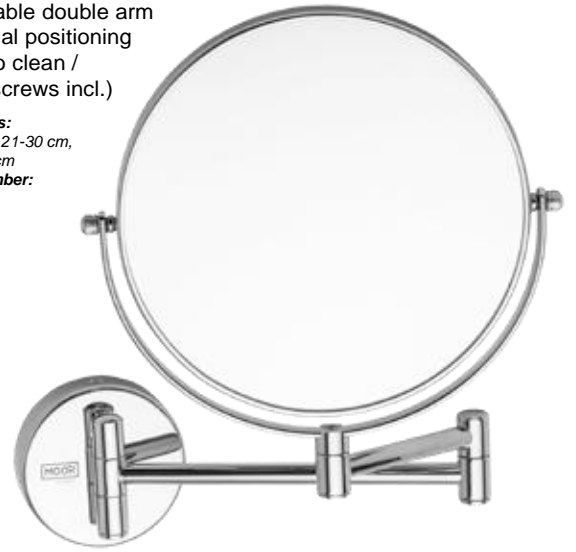

Dimensions:
 23,8 x 9 x 27,4 cm
 (w x d x h)
Article number:
 M6068 (EU) /
 M6069 (UK)

FOLDING BED

Beth

- + comfortable 12 cm foam mattress
- + durable 25 mm thick iron frame + melamine headboard + easy folding mechanism + strong and solid wheels, easy to roll

Dimensions:
 Open: 195 x 95 x 43 cm,
 Folded: 36 x 95 x 104 cm,
 Mattress: 190 x 95 x 12 cm
Article number:
 M4401

MAGNIFYING MIRROR

Donna

- + magnification 1x & 3x (tiltable)
- + brass frame / chrome finish
- + adjustable double arm for optimal positioning
- + easy to clean / mount (screws incl.)

Dimensions:
 Arm length: 21-30 cm,
 mirror ø20 cm
Article number:
 M6116

LUGGAGERACK

Mary

- + strong polished chrome steel frame + solid steel tubes (25 mm)
- + 4 x strong nylon straps (max. 100kg) + available with or without backrest

Dimensions (folded):
 Mary I: 62 x 11 x 72 cm,
 Mary II: 69 x 11 x 85 cm
Article number:
 M4590 (Mary I, regular),
 M4591 (Mary II, backrest)

EMERGENCY TORCH

Mondial

- + instant on-off when taken out of the holder + safe, strong and durable + made of strong ABS and metal + 13 bright LED lights + non-slip handle + easy to mount
- + works on 3x AA batteries (excl.)